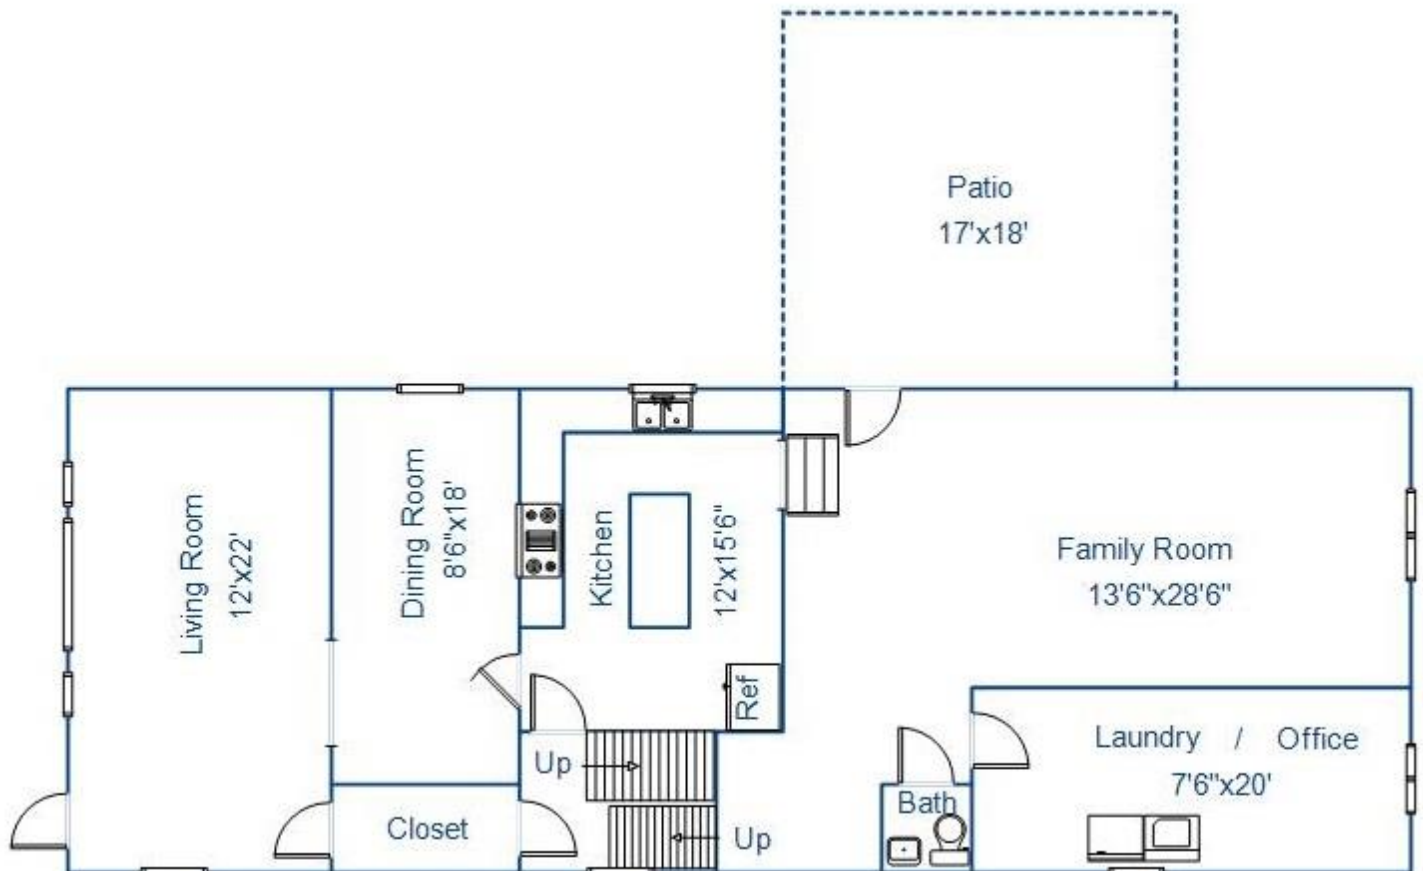

www.homemanproperties.net/property/689WashingtonAvenue

Property Floor-plan

Address: 689 Washington Avenue, Pleasantville

Floor Description: First Floor

This floor plan illustration is an approximation of existing structures and features and is provided for convenience only with the permission of the seller. All measurements are approximate. The Mark Seiden Real Estate Team and the seller do not guarantee these measurements to be exact or to scale. Buyer should confirm measurements using their own sources.

HOWARD HANNA
RAND REALTY

www.HomeMan.net

914-762-2200

Property Floor-plan

Address: 689 Washington Avenue, Pleasantville

Floor Description: Second Floor

This floor plan illustration is an approximation of existing structures and features and is provided for convenience only with the permission of the seller. All measurements are approximate. The Mark Seiden Real Estate Team and the seller do not guarantee these measurements to be exact or to scale. Buyer should confirm measurements using their own sources.

Property Floor-plan

Address: 689 Washington Avenue, Pleasantville

Floor Description: Attic

This floor plan illustration is an approximation of existing structures and features and is provided for convenience only with the permission of the seller. All measurements are approximate. The Mark Seiden Real Estate Team and the seller do not guarantee these measurements to be exact or to scale. Buyer should confirm measurements using their own sources.