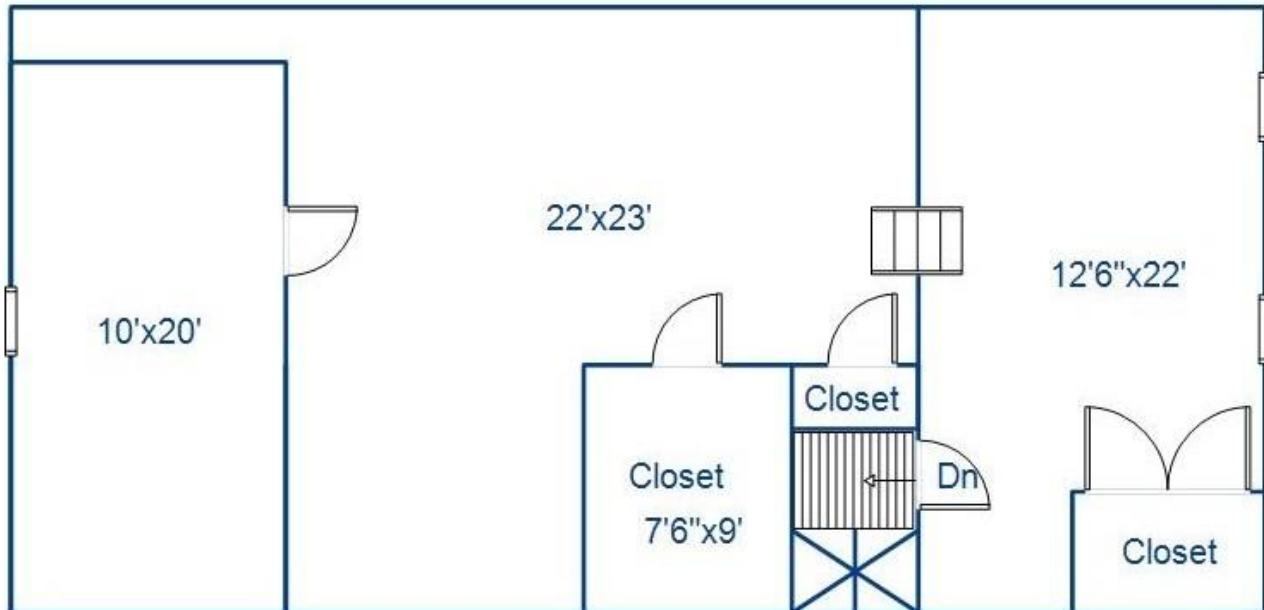

www.homemanproperties.net/property/689WashingtonAvenue

Property Floor-plan

Address: 689 Washington Avenue, Pleasantville

Floor Description: First Floor

This floor plan illustration is an approximation of existing structures and features and is provided for convenience only with the permission of the seller. All measurements are approximate. The Mark Seiden Real Estate Team and the seller do not guarantee these measurements to be exact or to scale. Buyer should confirm measurements using their own sources.

HOWARD HANNA
RAND REALTY

www.HomeMan.net

914-762-2200

Property Floor-plan

Address: 689 Washington Avenue, Pleasantville

Floor Description: Second Floor

This floor plan illustration is an approximation of existing structures and features and is provided for convenience only with the permission of the seller. All measurements are approximate. The Mark Seiden Real Estate Team and the seller do not guarantee these measurements to be exact or to scale. Buyer should confirm measurements using their own sources.

Property Floor-plan

Address: 689 Washington Avenue, Pleasantville

Floor Description: Attic

This floor plan illustration is an approximation of existing structures and features and is provided for convenience only with the permission of the seller. All measurements are approximate. The Mark Seiden Real Estate Team and the seller do not guarantee these measurements to be exact or to scale. Buyer should confirm measurements using their own sources.