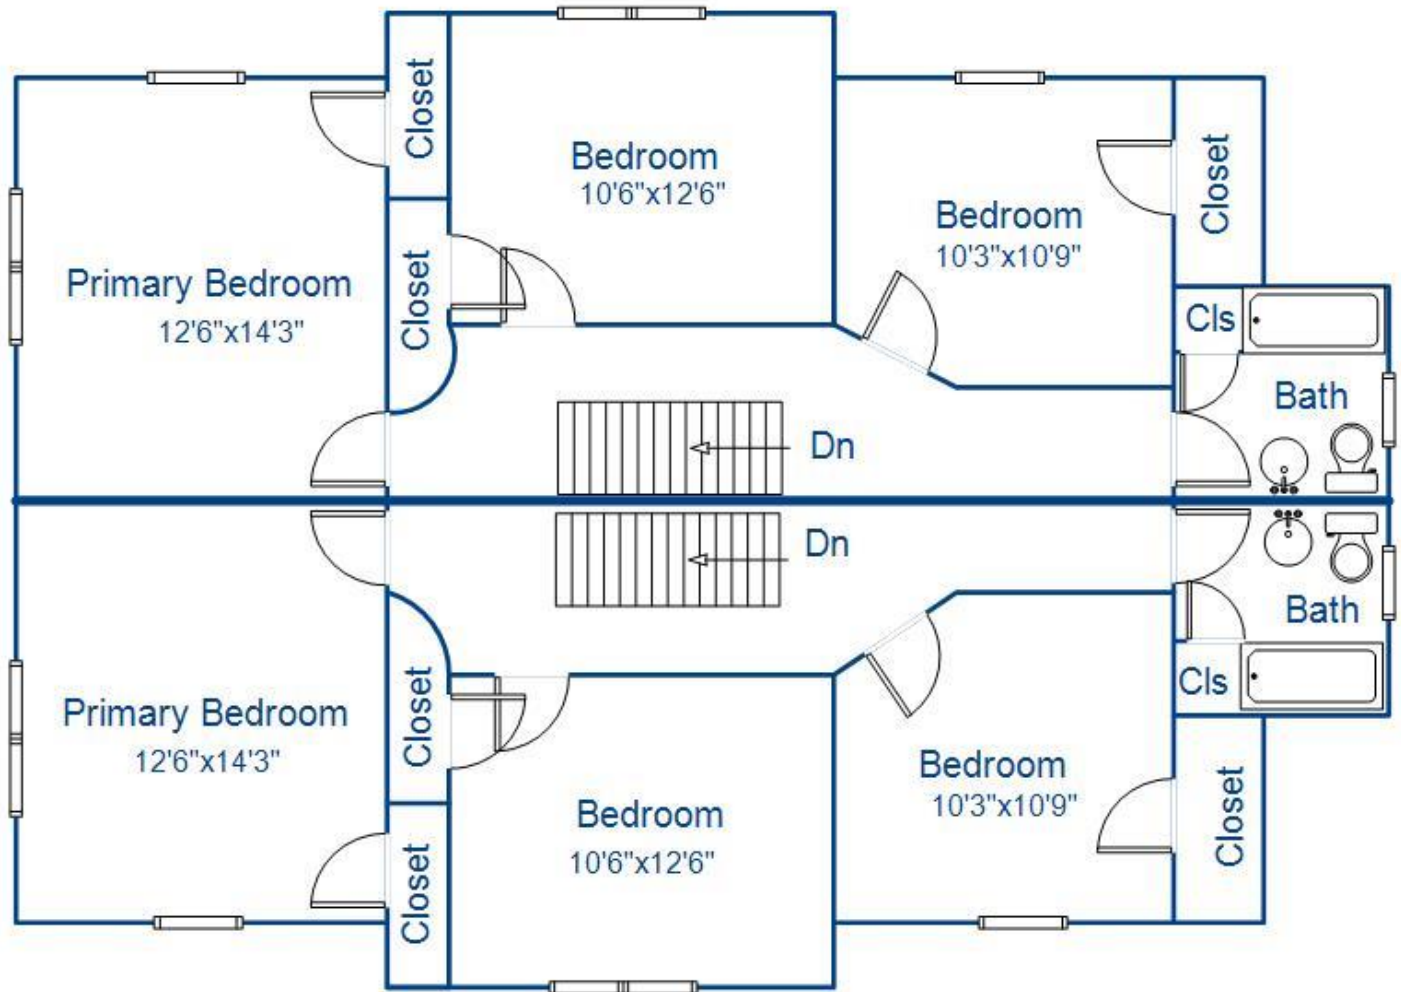

Property Floor-plan

Address: 62 Ferris Place, Ossining, NY 10562

Floor Description: First Floor

This floor plan illustration is an approximation of existing structures and features and is provided for convenience only with the permission of the seller. All measurements are approximate. The Mark Seiden Real Estate Team and the seller do not guarantee these measurements to be exact or to scale. Buyer should confirm measurements using their own sources.

Property Floor-plan

Address: 62 Ferris Place, Ossining, NY 10562

Floor Description: Second Floor

This floor plan illustration is an approximation of existing structures and features and is provided for convenience only with the permission of the seller. All measurements are approximate. The Mark Seiden Real Estate Team and the seller do not guarantee these measurements to be exact or to scale. Buyer should confirm measurements using their own sources.

Property Floor-plan

Address: 62 Ferris Place, Ossining, NY 10562

Floor Description: Basement

This floor plan illustration is an approximation of existing structures and features and is provided for convenience only with the permission of the seller. All measurements are approximate. The Mark Seiden Real Estate Team and the seller do not guarantee these measurements to be exact or to scale. Buyer should confirm measurements using their own sources.