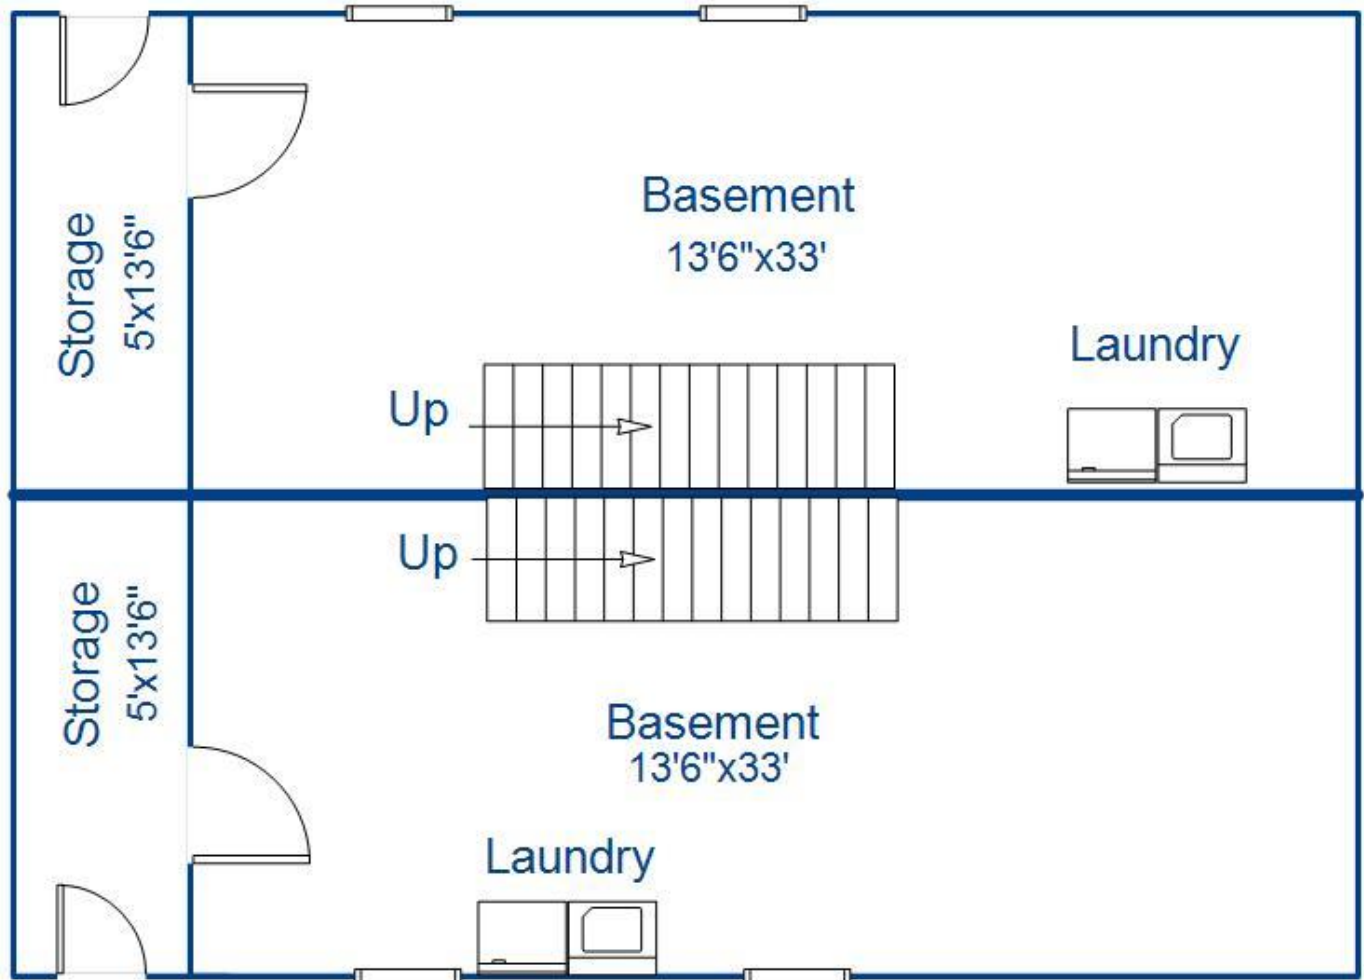

Property Floor-plan

Address: 62 Ferris Place, Ossining, NY 10562

Floor Description: First Floor

This floor plan illustration is an approximation of existing structures and features and is provided for convenience only with the permission of the seller. All measurements are approximate. The Mark Seiden Real Estate Team and the seller do not guarantee these measurements to be exact or to scale. Buyer should confirm measurements using their own sources.

Property Floor-plan

Address: 62 Ferris Place, Ossining, NY 10562

Floor Description: Second Floor

This floor plan illustration is an approximation of existing structures and features and is provided for convenience only with the permission of the seller. All measurements are approximate. The Mark Seiden Real Estate Team and the seller do not guarantee these measurements to be exact or to scale. Buyer should confirm measurements using their own sources.

Property Floor-plan

Address: 62 Ferris Place, Ossining, NY 10562

Floor Description: Basement

This floor plan illustration is an approximation of existing structures and features and is provided for convenience only with the permission of the seller. All measurements are approximate. The Mark Seiden Real Estate Team and the seller do not guarantee these measurements to be exact or to scale. Buyer should confirm measurements using their own sources.