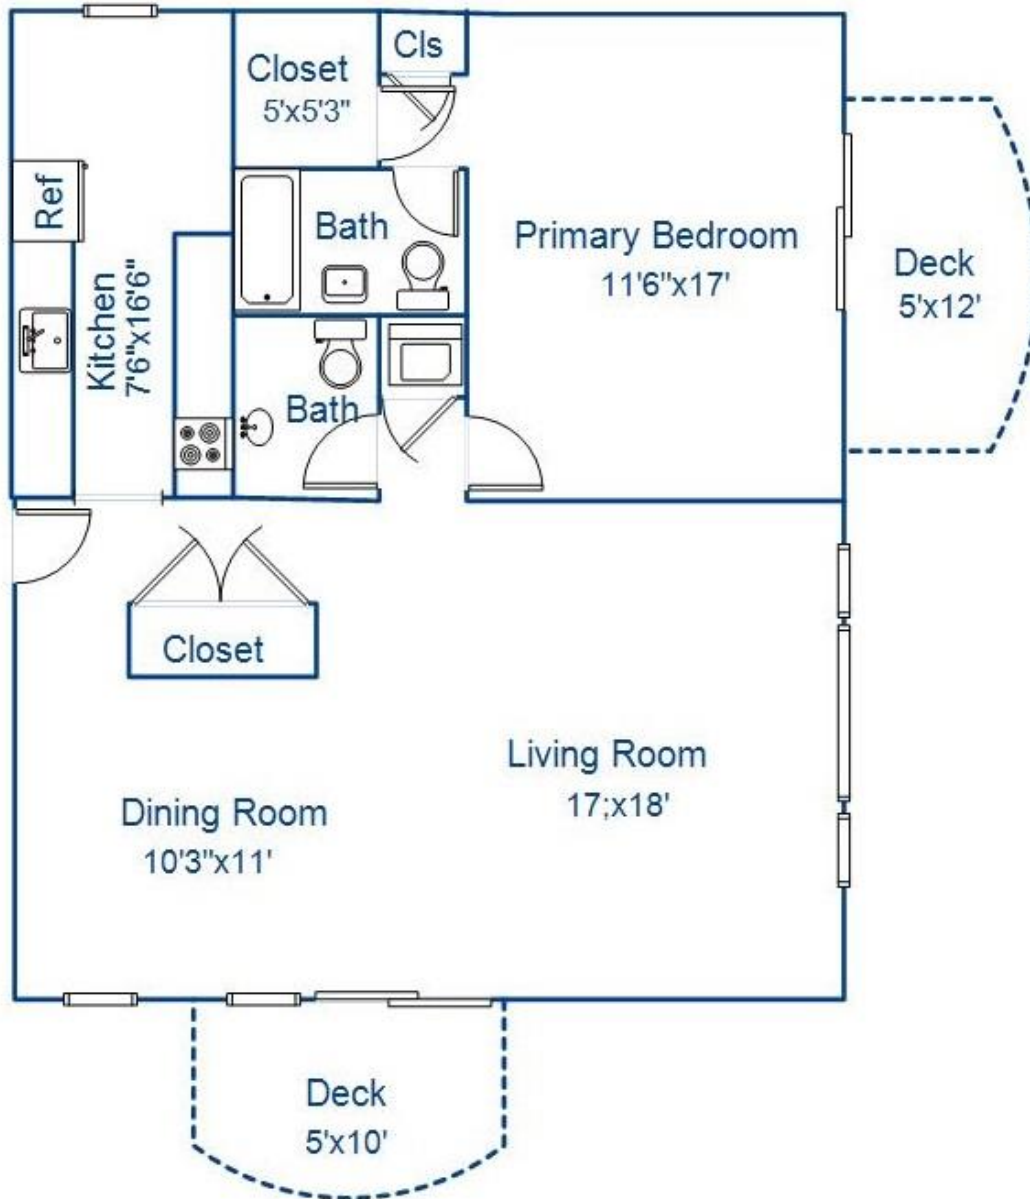

Property Floor-plan

Address: 403 Kemeys Cove, Briarcliff Manor, NY 10510

Floor Description: Main Level

This floor plan illustration is an approximation of existing structures and features and is provided for convenience only with the permission of the seller. All measurements are approximate. The Mark Seiden Real Estate Team and the seller do not guarantee these measurements to be exact or to scale. Buyer should confirm measurements using their own sources.