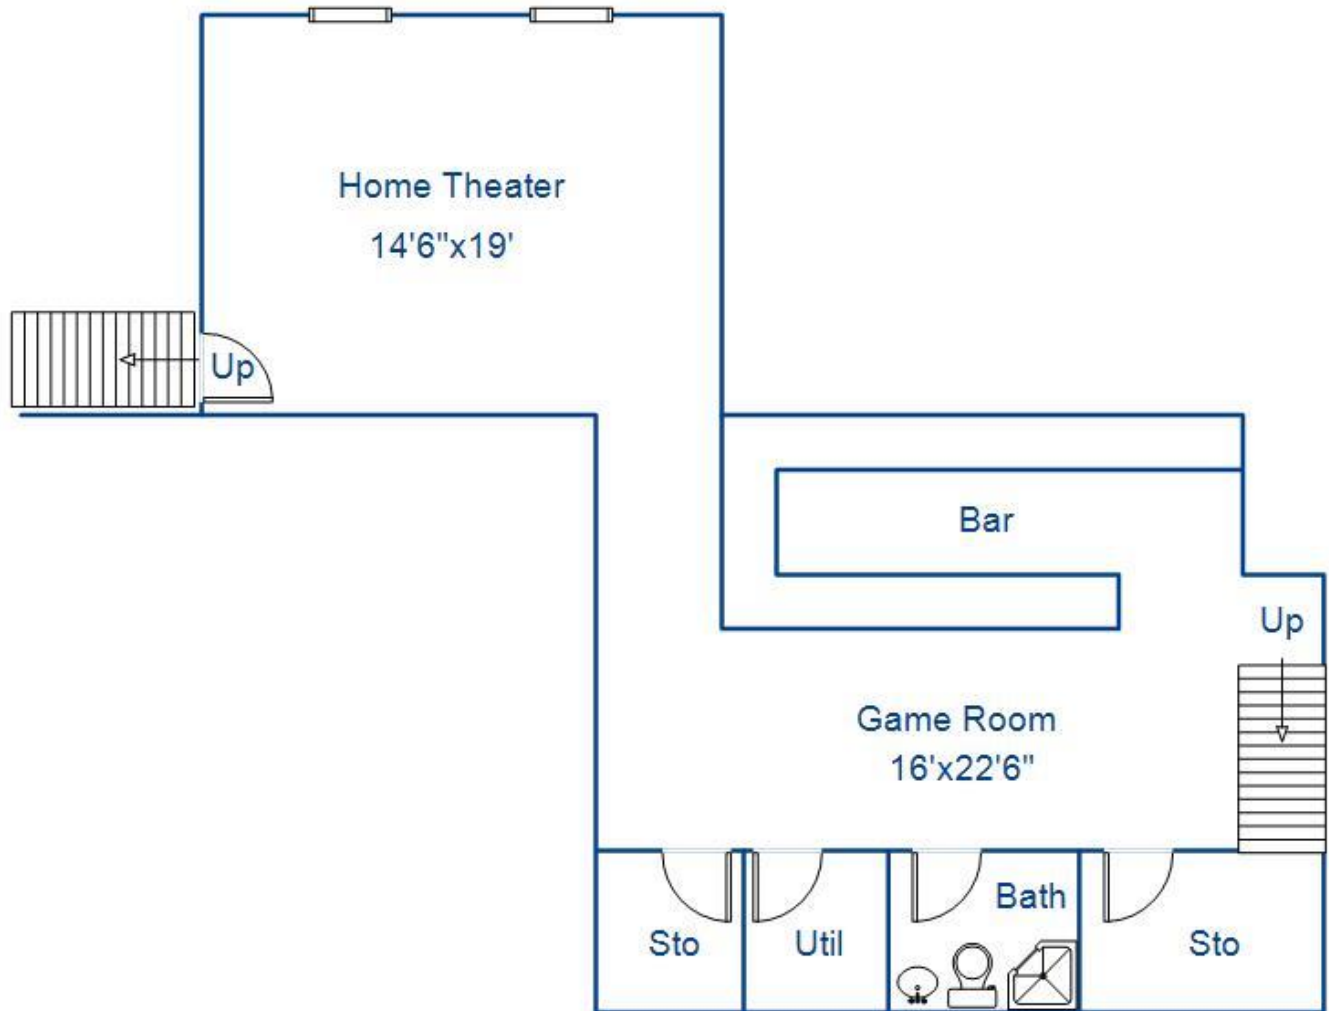

Property Floor-plan

Address: 31 Sassi Drive, Croton on Hudson, NY 10520

Floor Description: First

This floor plan illustration is an approximation of existing structures and features and is provided for convenience only with the permission of the seller. All measurements are approximate. The Mark Seiden Real Estate Team and the seller do not guarantee these measurements to be exact or to scale. Buyer should confirm measurements using their own sources.

Property Floor-plan

Address: 31 Sassi Drive, Croton on Hudson, NY 10520

Floor Description: Lower Level

This floor plan illustration is an approximation of existing structures and features and is provided for convenience only with the permission of the seller. All measurements are approximate. The Mark Seiden Real Estate Team and the seller do not guarantee these measurements to be exact or to scale. Buyer should confirm measurements using their own sources.