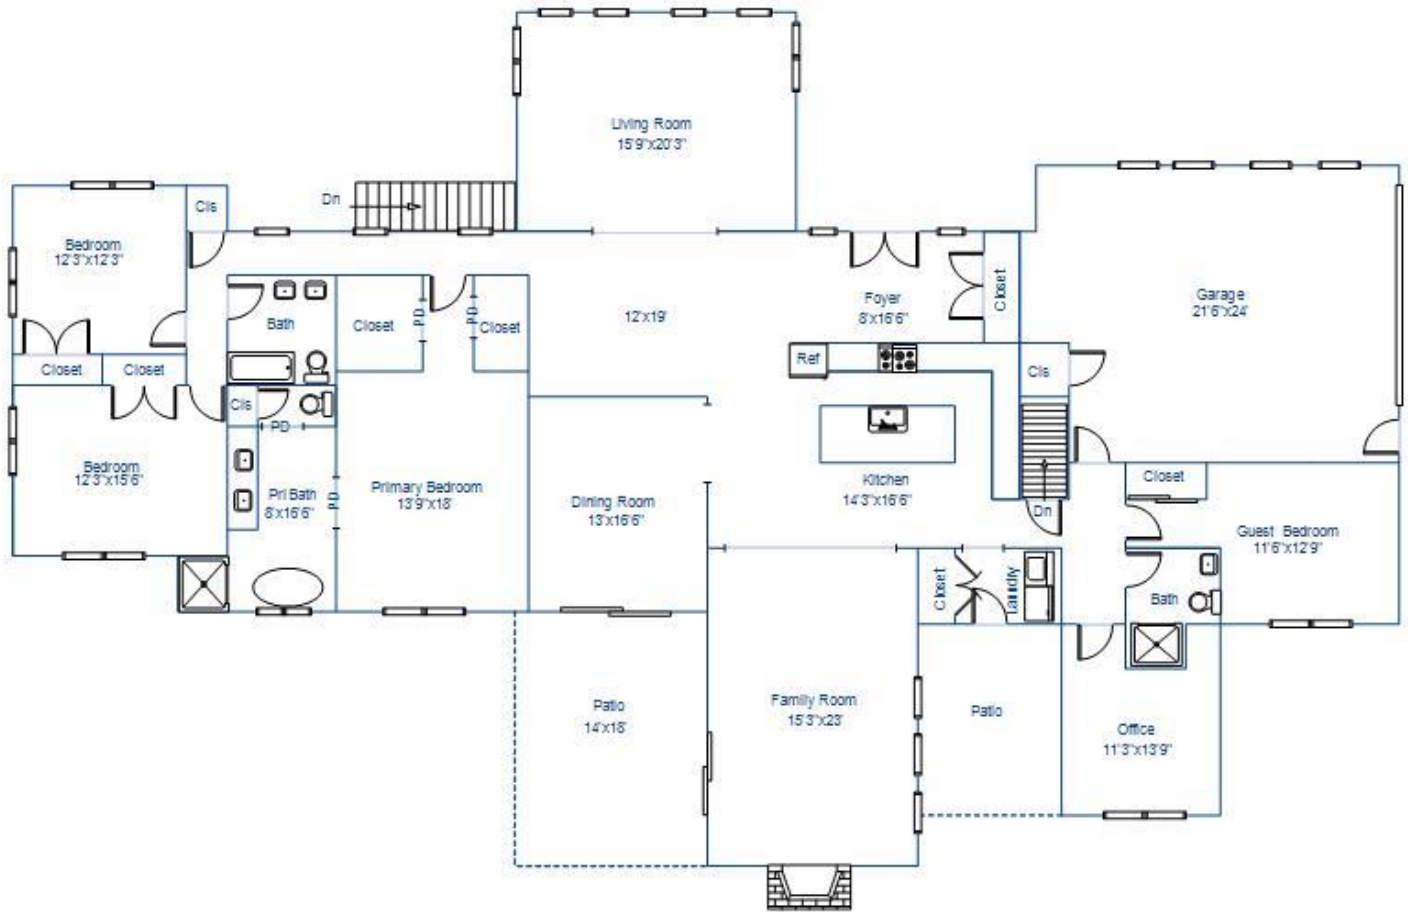

Property Floor-plan

Address: 31 Sassi Drive, Croton on Hudson, NY 10520

Floor Description: First

This floor plan illustration is an approximation of existing structures and features and is provided for convenience only with the permission of the seller. All measurements are approximate. The Mark Seiden Real Estate Team and the seller do not guarantee these measurements to be exact or to scale. Buyer should confirm measurements using their own sources.

Property Floor-plan

Address: 31 Sassi Drive, Croton on Hudson, NY 10520

Floor Description: Lower Level

This floor plan illustration is an approximation of existing structures and features and is provided for convenience only with the permission of the seller. All measurements are approximate. The Mark Seiden Real Estate Team and the seller do not guarantee these measurements to be exact or to scale. Buyer should confirm measurements using their own sources.