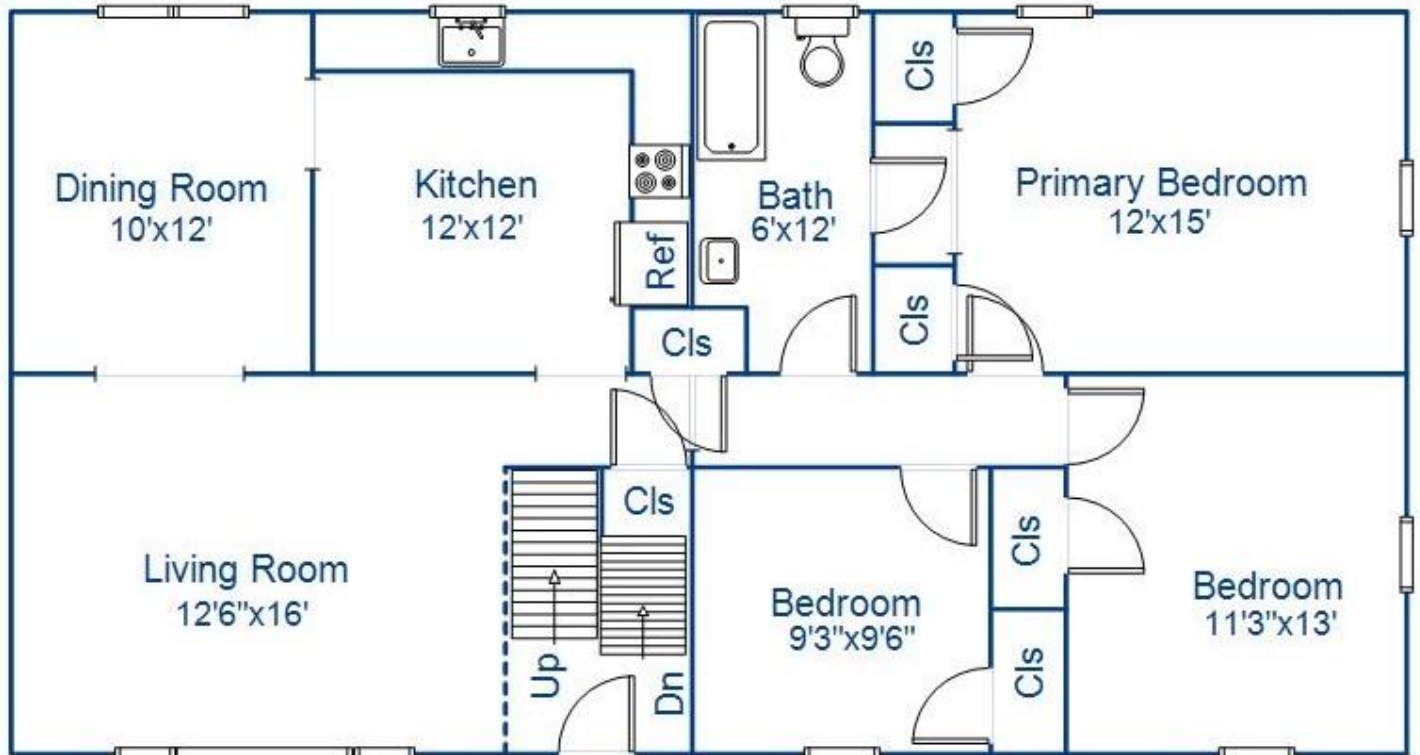

Property Floor-plan

Address: 30 Albion Oval, Mahopac, NY 10541

Floor Description: Upper Level

This floor plan illustration is an approximation of existing structures and features and is provided for convenience only with the permission of the seller. All measurements are approximate. The Mark Seiden Real Estate Team and the seller do not guarantee these measurements to be exact or to scale. Buyer should confirm measurements using their own sources.

Property Floor-plan

Address: 30 Albion Oval, Mahopac, NY 10541

Floor Description: Lower Level

This floor plan illustration is an approximation of existing structures and features and is provided for convenience only with the permission of the seller. All measurements are approximate. The Mark Seiden Real Estate Team and the seller do not guarantee these measurements to be exact or to scale. Buyer should confirm measurements using their own sources.