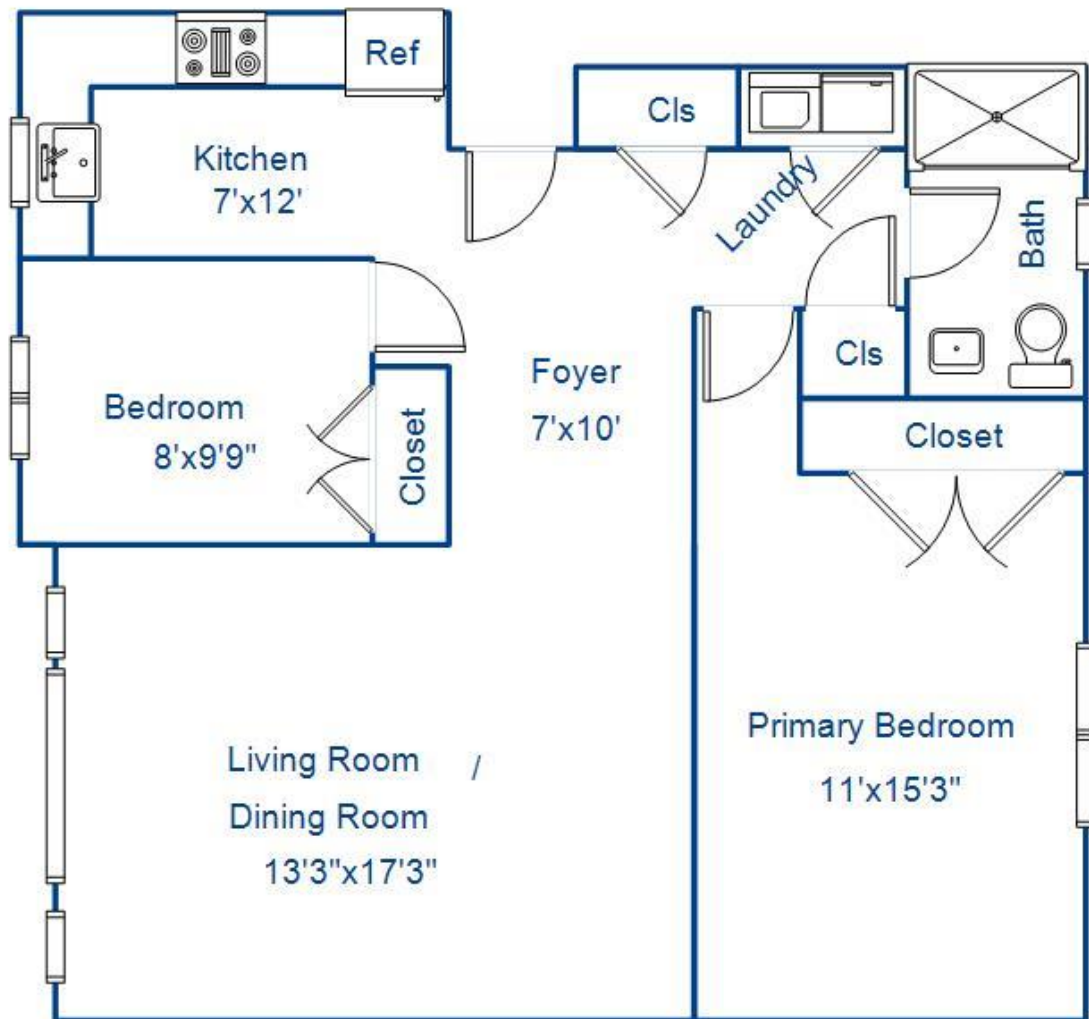

Property Floor-plan

Address: 211 Schrade Road, Unit 2C, Briarcliff Manor, NY 10510

Floor Description: Main Level

This floor plan illustration is an approximation of existing structures and features and is provided for convenience only with the permission of the seller. All measurements are approximate. The Mark Seiden Real Estate Team and the seller do not guarantee these measurements to be exact or to scale. Buyer should confirm measurements using their own sources.