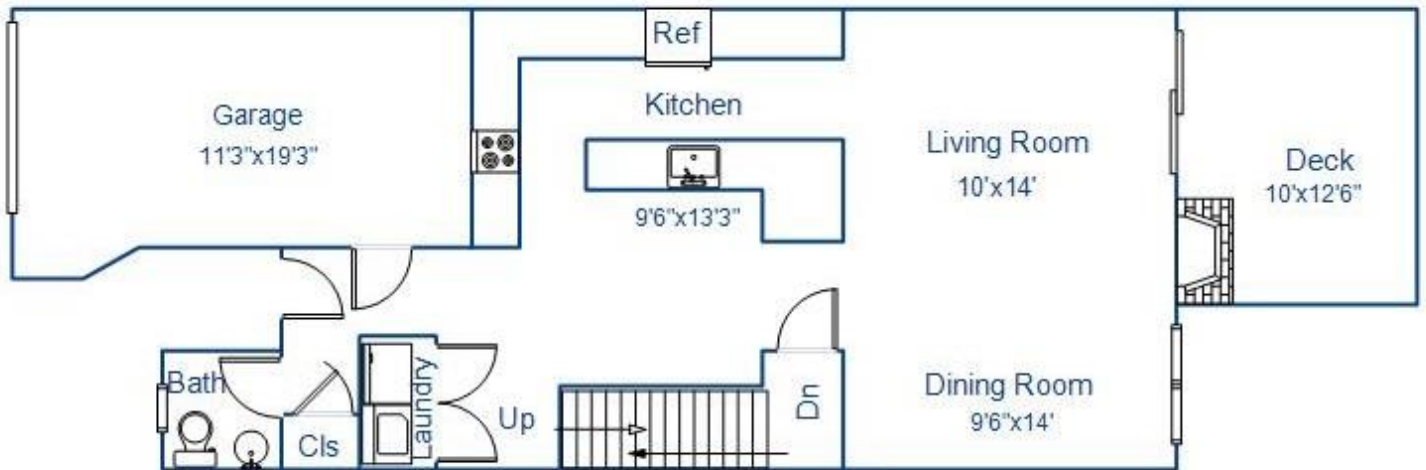

Property Floor-plan

Address: 2 Hudson Watch Drive, Ossining, NY 10562

Floor Description: First

This floor plan illustration is an approximation of existing structures and features and is provided for convenience only with the permission of the seller. All measurements are approximate. The Mark Seiden Real Estate Team and the seller do not guarantee these measurements to be exact or to scale. Buyer should confirm measurements using their own sources.

Property Floor-plan

Address: 2 Hudson Watch Drive, Ossining, NY 10562

Floor Description: Second

This floor plan illustration is an approximation of existing structures and features and is provided for convenience only with the permission of the seller. All measurements are approximate. The Mark Seiden Real Estate Team and the seller do not guarantee these measurements to be exact or to scale. Buyer should confirm measurements using their own sources.

Property Floor-plan

Address: 2 Hudson Watch Drive, Ossining, NY 10562

Floor Description: Basement

This floor plan illustration is an approximation of existing structures and features and is provided for convenience only with the permission of the seller. All measurements are approximate. The Mark Seiden Real Estate Team and the seller do not guarantee these measurements to be exact or to scale. Buyer should confirm measurements using their own sources.