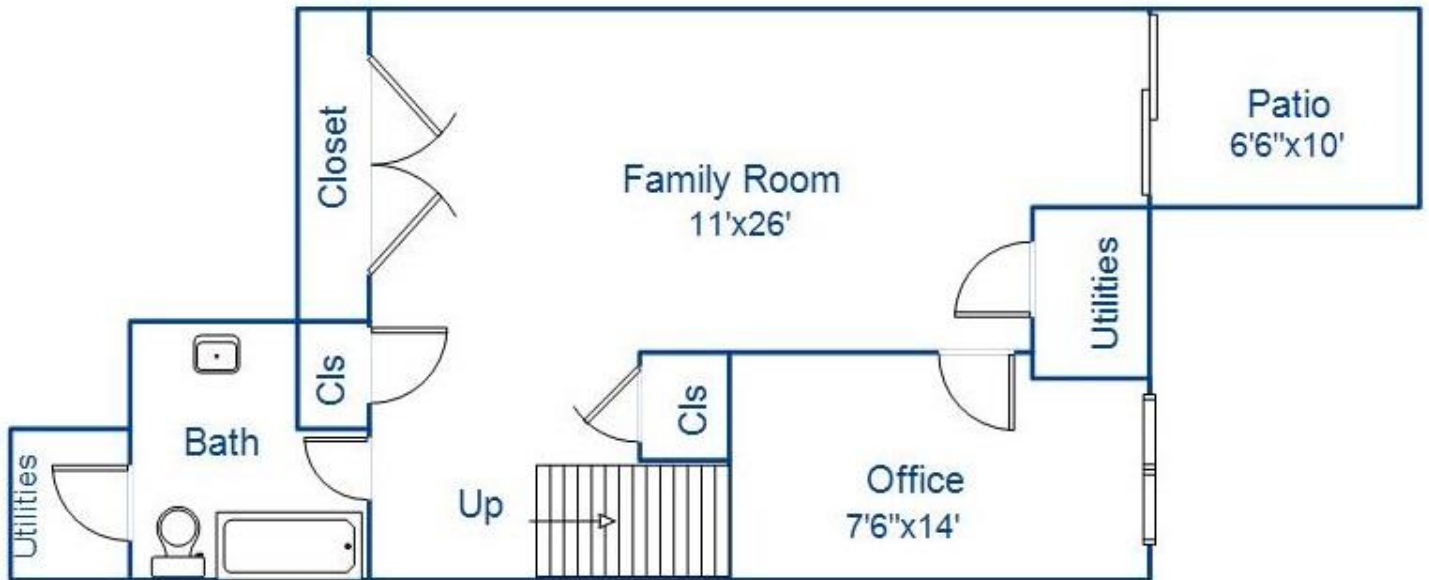

Property Floor-plan

Address: 2 Hudson Watch Drive, Ossining, NY 10562

Floor Description: First

This floor plan illustration is an approximation of existing structures and features and is provided for convenience only with the permission of the seller. All measurements are approximate. The Mark Seiden Real Estate Team and the seller do not guarantee these measurements to be exact or to scale. Buyer should confirm measurements using their own sources.

Property Floor-plan

Address: 2 Hudson Watch Drive, Ossining, NY 10562

Floor Description: Second

This floor plan illustration is an approximation of existing structures and features and is provided for convenience only with the permission of the seller. All measurements are approximate. The Mark Seiden Real Estate Team and the seller do not guarantee these measurements to be exact or to scale. Buyer should confirm measurements using their own sources.

Property Floor-plan

Address: 2 Hudson Watch Drive, Ossining, NY 10562

Floor Description: Basement

This floor plan illustration is an approximation of existing structures and features and is provided for convenience only with the permission of the seller. All measurements are approximate. The Mark Seiden Real Estate Team and the seller do not guarantee these measurements to be exact or to scale. Buyer should confirm measurements using their own sources.