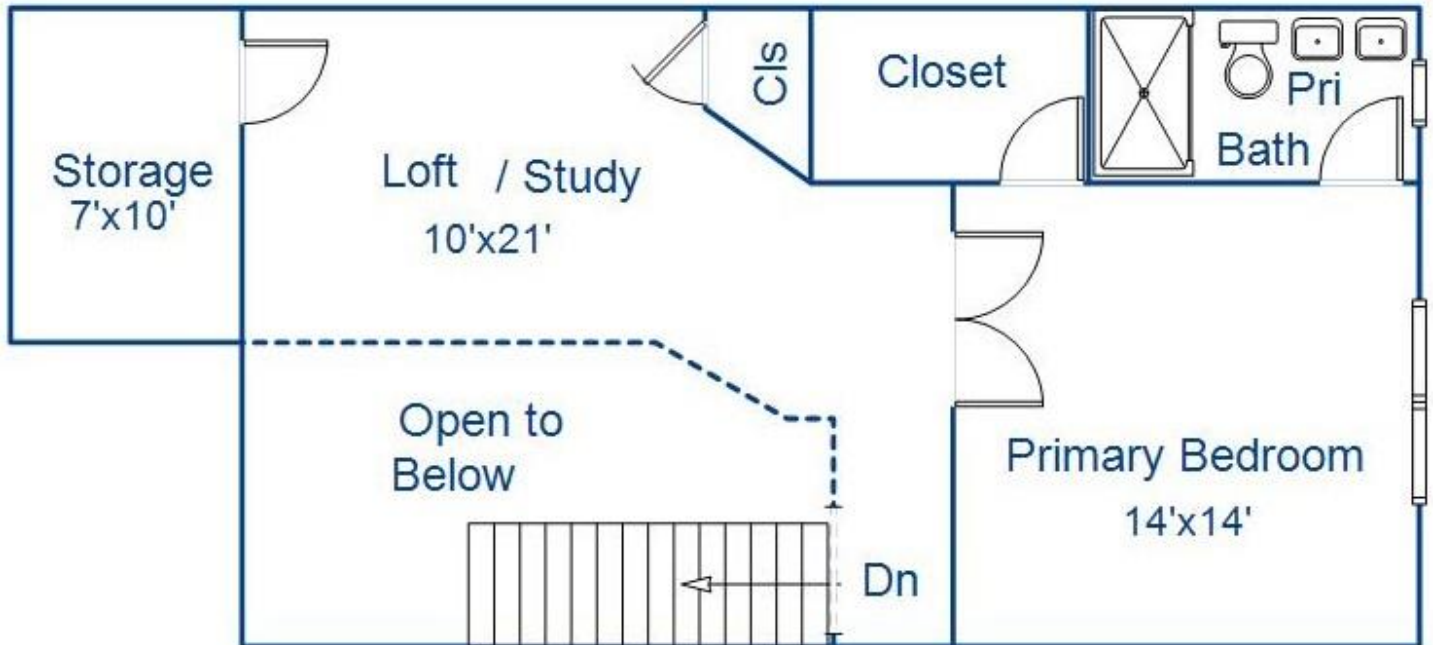

Property Floor-plan

Address: 2 Hudson Watch Drive, Ossining, NY 10562

Floor Description: First

This floor plan illustration is an approximation of existing structures and features and is provided for convenience only with the permission of the seller. All measurements are approximate. The Mark Seiden Real Estate Team and the seller do not guarantee these measurements to be exact or to scale. Buyer should confirm measurements using their own sources.

Property Floor-plan

Address: 2 Hudson Watch Drive, Ossining, NY 10562

Floor Description: Second

This floor plan illustration is an approximation of existing structures and features and is provided for convenience only with the permission of the seller. All measurements are approximate. The Mark Seiden Real Estate Team and the seller do not guarantee these measurements to be exact or to scale. Buyer should confirm measurements using their own sources.

Property Floor-plan

Address: 2 Hudson Watch Drive, Ossining, NY 10562

Floor Description: Basement

This floor plan illustration is an approximation of existing structures and features and is provided for convenience only with the permission of the seller. All measurements are approximate. The Mark Seiden Real Estate Team and the seller do not guarantee these measurements to be exact or to scale. Buyer should confirm measurements using their own sources.