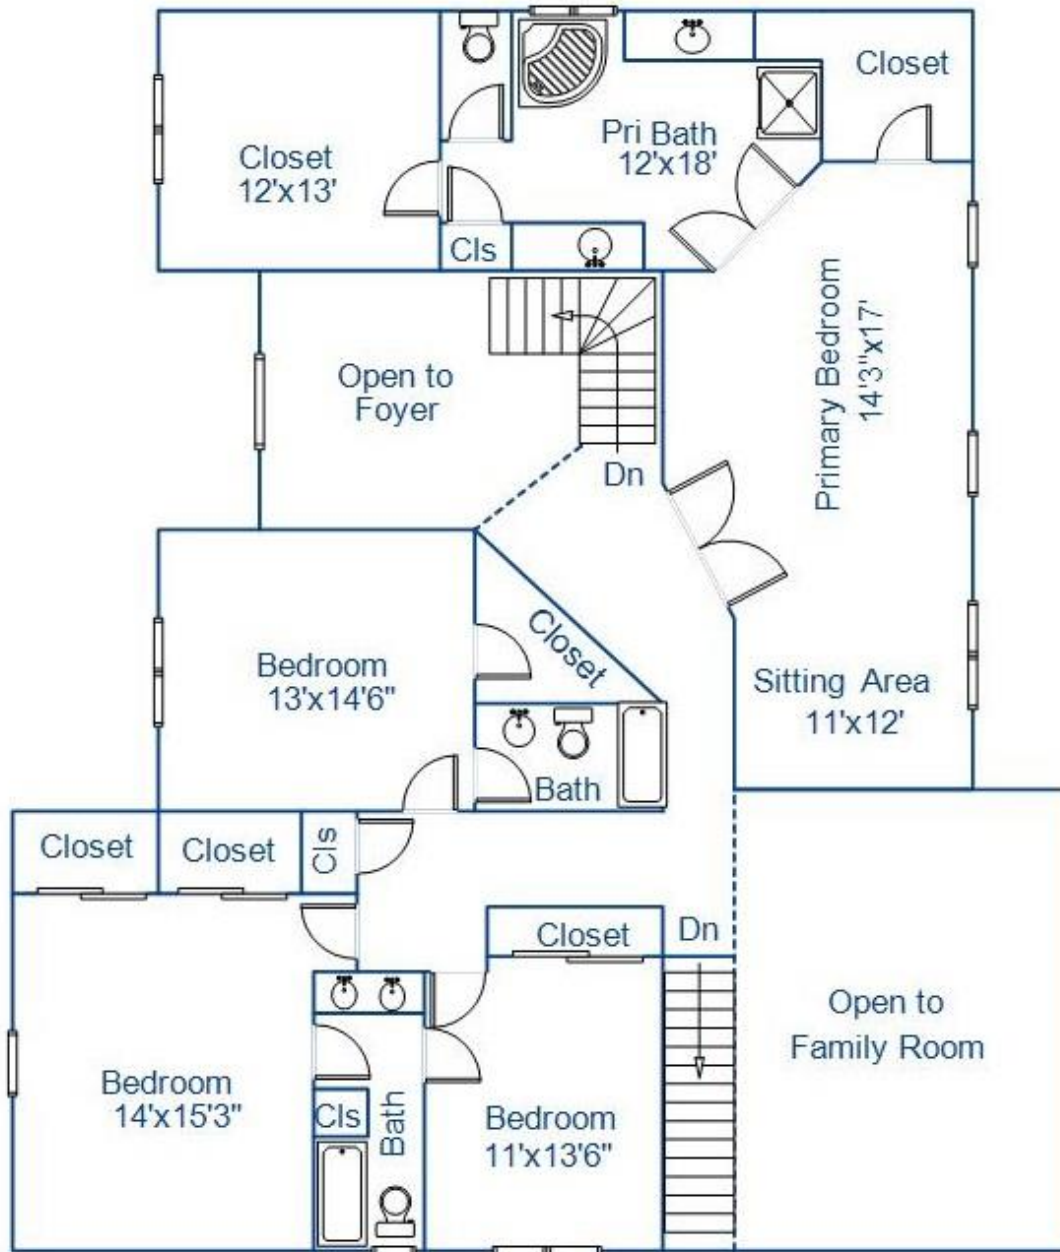

Property Floor-plan

Address: 161 Creekside Road, Hopewell Junction, NY 12533

Floor Description: First Floor

This floor plan illustration is an approximation of existing structures and features and is provided for convenience only with the permission of the seller. All measurements are approximate. The Mark Seiden Real Estate Team and the seller do not guarantee these measurements to be exact or to scale. Buyer should confirm measurements using their own sources.

Property Floor-plan

Address: 161 Creekside Road, Hopewell Junction, NY 12533

Floor Description: Second Floor

This floor plan illustration is an approximation of existing structures and features and is provided for convenience only with the permission of the seller. All measurements are approximate. The Mark Seiden Real Estate Team and the seller do not guarantee these measurements to be exact or to scale. Buyer should confirm measurements using their own sources.

Property Floor-plan

Address: 161 Creekside Road, Hopewell Junction, NY 12533

Floor Description: Basement

This floor plan illustration is an approximation of existing structures and features and is provided for convenience only with the permission of the seller. All measurements are approximate. The Mark Seiden Real Estate Team and the seller do not guarantee these measurements to be exact or to scale. Buyer should confirm measurements using their own sources.