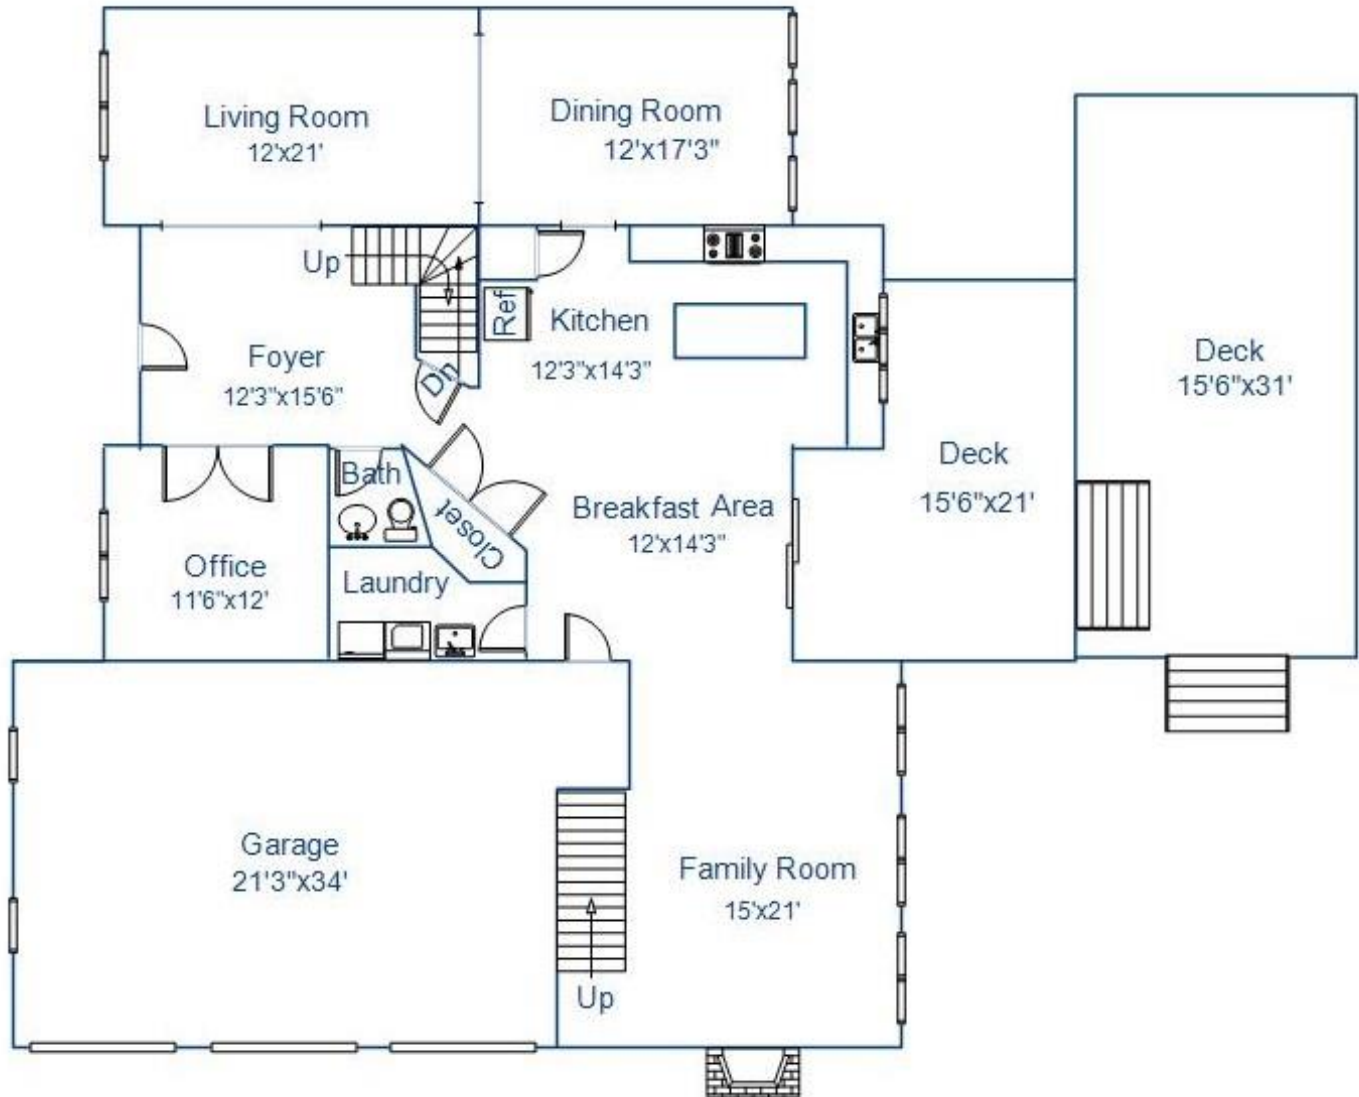

Property Floor-plan

Address: 161 Creekside Road, Hopewell Junction, NY 12533

Floor Description: First Floor

This floor plan illustration is an approximation of existing structures and features and is provided for convenience only with the permission of the seller. All measurements are approximate. The Mark Seiden Real Estate Team and the seller do not guarantee these measurements to be exact or to scale. Buyer should confirm measurements using their own sources.

Property Floor-plan

Address: 161 Creekside Road, Hopewell Junction, NY 12533

Floor Description: Second Floor

This floor plan illustration is an approximation of existing structures and features and is provided for convenience only with the permission of the seller. All measurements are approximate. The Mark Seiden Real Estate Team and the seller do not guarantee these measurements to be exact or to scale. Buyer should confirm measurements using their own sources.

Property Floor-plan

Address: 161 Creekside Road, Hopewell Junction, NY 12533

Floor Description: Basement

This floor plan illustration is an approximation of existing structures and features and is provided for convenience only with the permission of the seller. All measurements are approximate. The Mark Seiden Real Estate Team and the seller do not guarantee these measurements to be exact or to scale. Buyer should confirm measurements using their own sources.