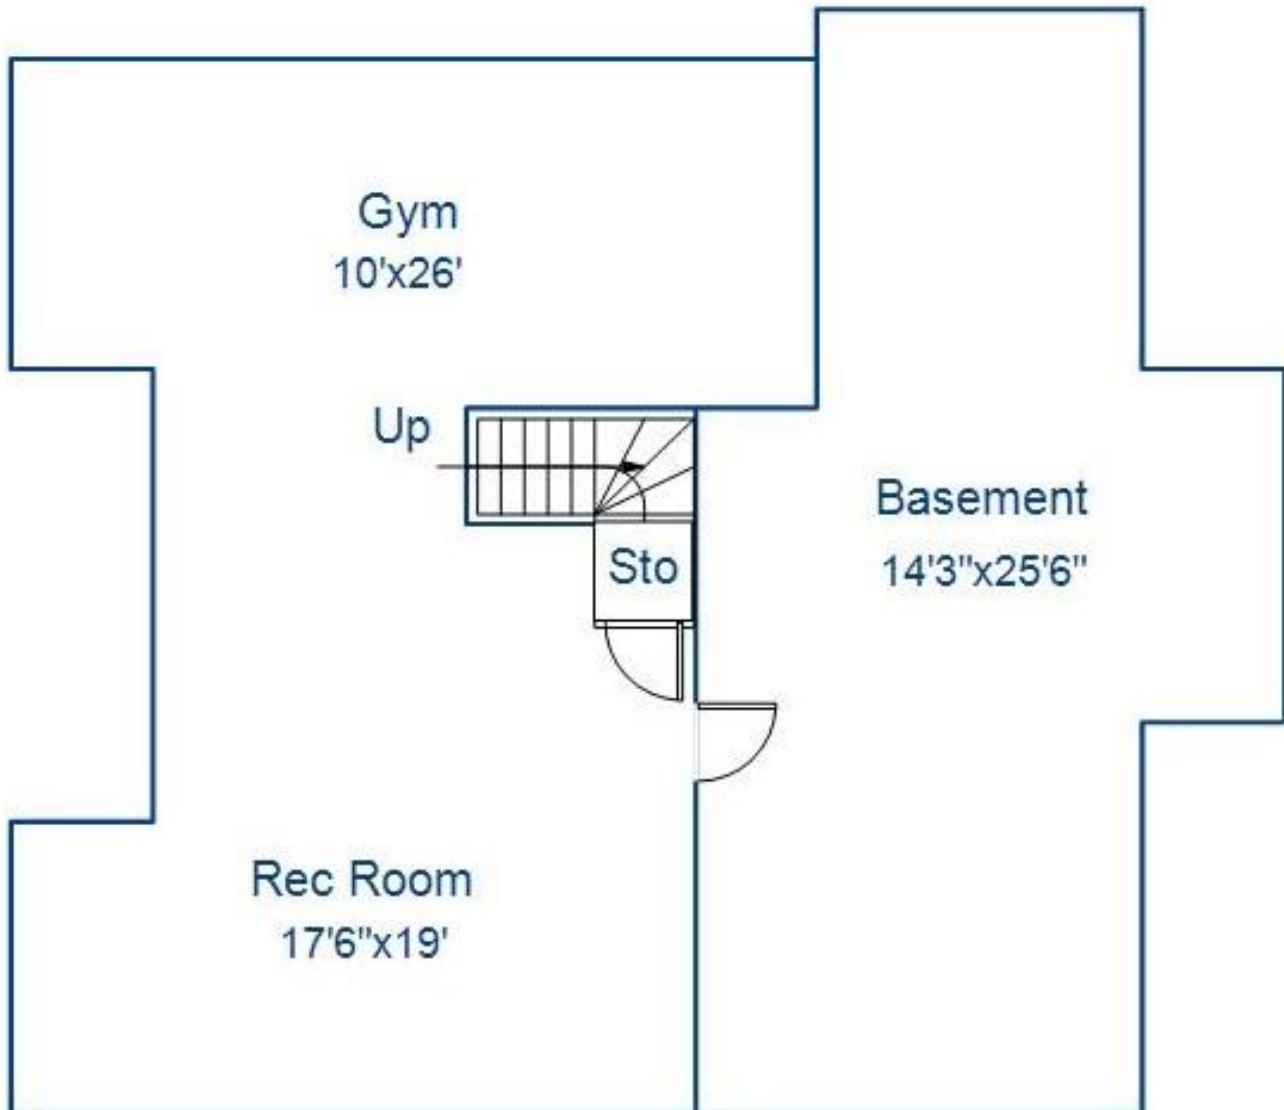

Property Floor-plan

Address: 161 Creekside Road, Hopewell Junction, NY 12533

Floor Description: First Floor

This floor plan illustration is an approximation of existing structures and features and is provided for convenience only with the permission of the seller. All measurements are approximate. The Mark Seiden Real Estate Team and the seller do not guarantee these measurements to be exact or to scale. Buyer should confirm measurements using their own sources.

Property Floor-plan

Address: 161 Creekside Road, Hopewell Junction, NY 12533

Floor Description: Second Floor

This floor plan illustration is an approximation of existing structures and features and is provided for convenience only with the permission of the seller. All measurements are approximate. The Mark Seiden Real Estate Team and the seller do not guarantee these measurements to be exact or to scale. Buyer should confirm measurements using their own sources.

Property Floor-plan

Address: 161 Creekside Road, Hopewell Junction, NY 12533

Floor Description: Basement

This floor plan illustration is an approximation of existing structures and features and is provided for convenience only with the permission of the seller. All measurements are approximate. The Mark Seiden Real Estate Team and the seller do not guarantee these measurements to be exact or to scale. Buyer should confirm measurements using their own sources.