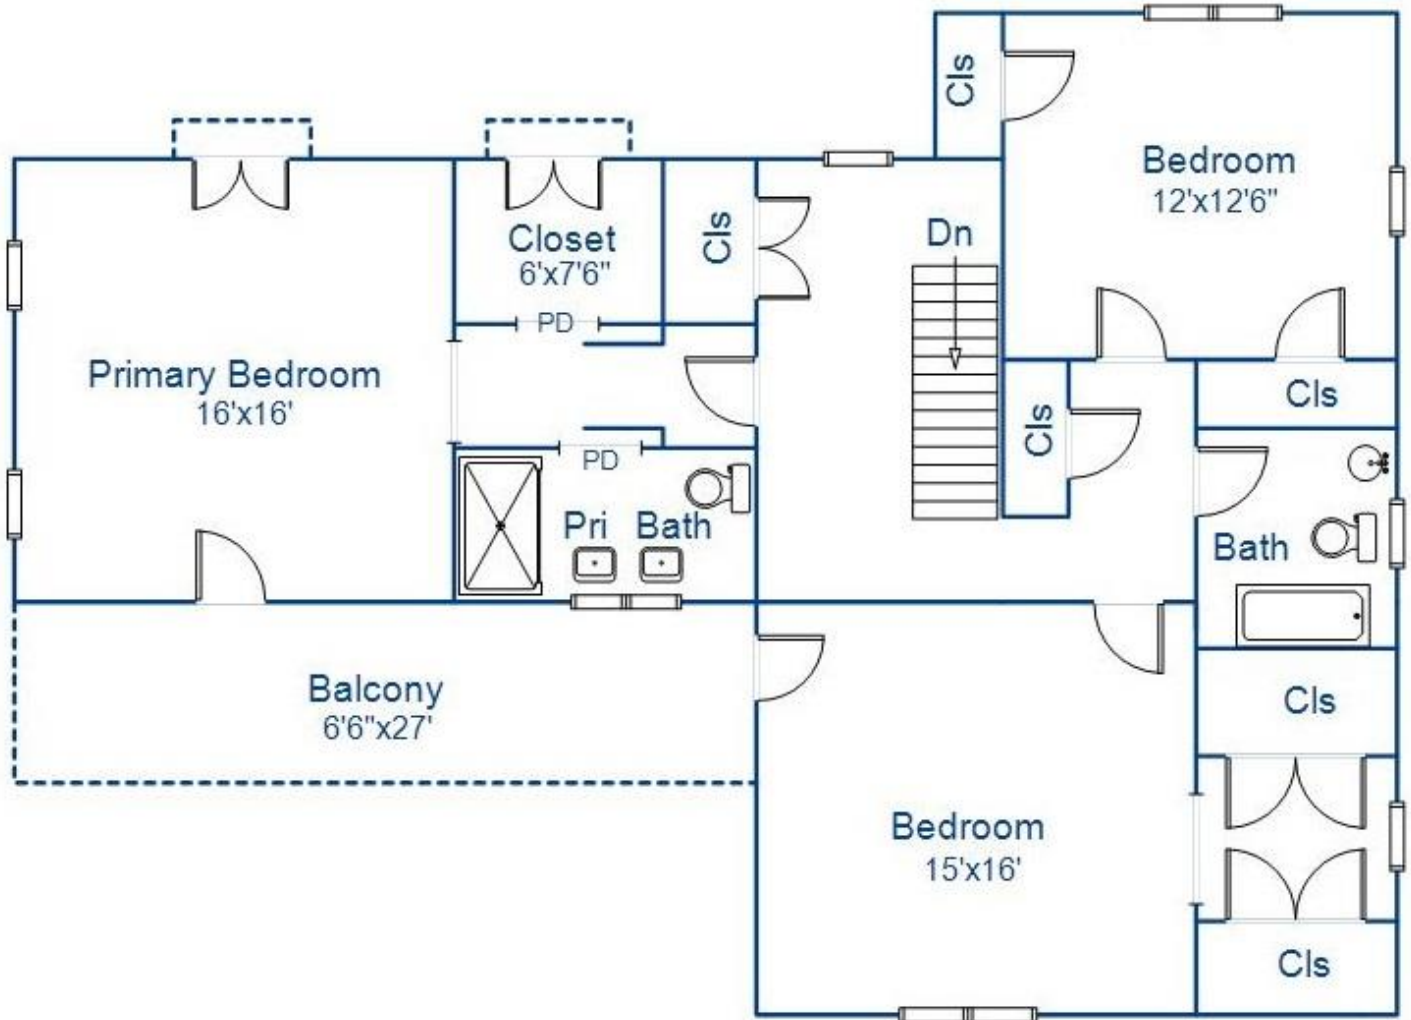

### Floor Description: First Floor

This floor plan illustration is an approximation of existing structures and features and is provided for convenience only with the permission of the seller. All measurements are approximate. The Mark Seiden Real Estate Team and the seller do not guarantee these measurements to be exact or to scale. Buyer should confirm measurements using their own sources.

## Property Floor-plan

Address: 131 Cedar Lane, Ossining, NY 10562

### Floor Description: Second Floor

This floor plan illustration is an approximation of existing structures and features and is provided for convenience only with the permission of the seller. All measurements are approximate. The Mark Seiden Real Estate Team and the seller do not guarantee these measurements to be exact or to scale. Buyer should confirm measurements using their own sources.

Property Floor-plan

Address: 131 Cedar Lane, Ossining, NY 10562

Floor Description: Lower Level

This floor plan illustration is an approximation of existing structures and features and is provided for convenience only with the permission of the seller. All measurements are approximate. The Mark Seiden Real Estate Team and the seller do not guarantee these measurements to be exact or to scale. Buyer should confirm measurements using their own sources.