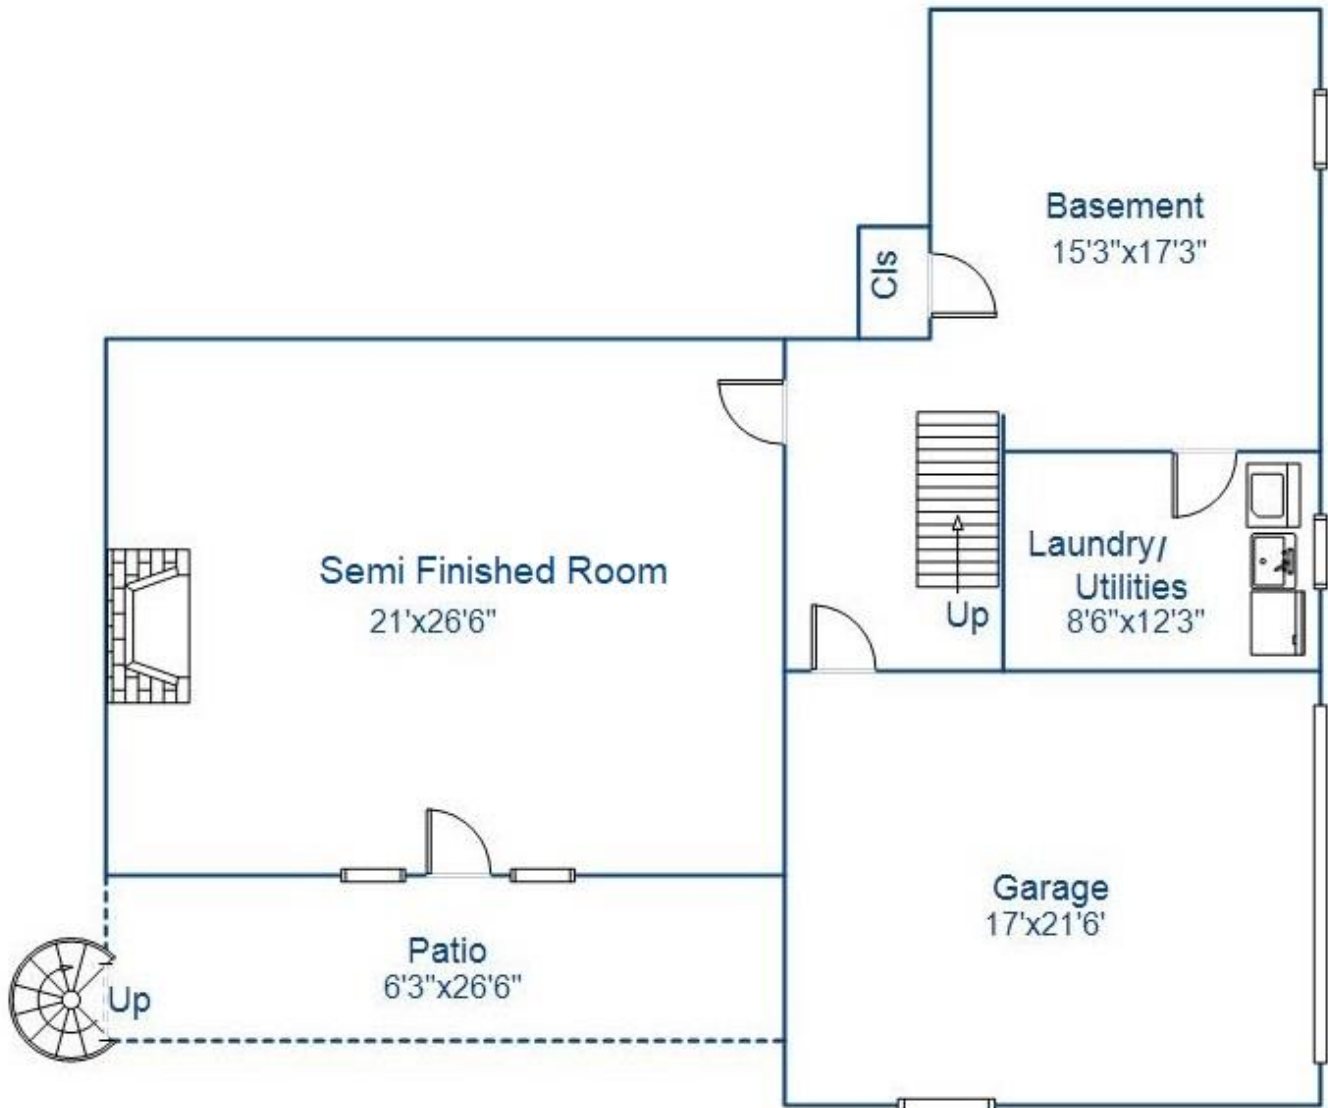

### Floor Description: First Floor

This floor plan illustration is an approximation of existing structures and features and is provided for convenience only with the permission of the seller. All measurements are approximate. The Mark Seiden Real Estate Team and the seller do not guarantee these measurements to be exact or to scale. Buyer should confirm measurements using their own sources.

### Floor Description: Second Floor

This floor plan illustration is an approximation of existing structures and features and is provided for convenience only with the permission of the seller. All measurements are approximate. The Mark Seiden Real Estate Team and the seller do not guarantee these measurements to be exact or to scale. Buyer should confirm measurements using their own sources.

Property Floor-plan

Address: 131 Cedar Lane, Ossining, NY 10562

Floor Description: Lower Level

This floor plan illustration is an approximation of existing structures and features and is provided for convenience only with the permission of the seller. All measurements are approximate. The Mark Seiden Real Estate Team and the seller do not guarantee these measurements to be exact or to scale. Buyer should confirm measurements using their own sources.