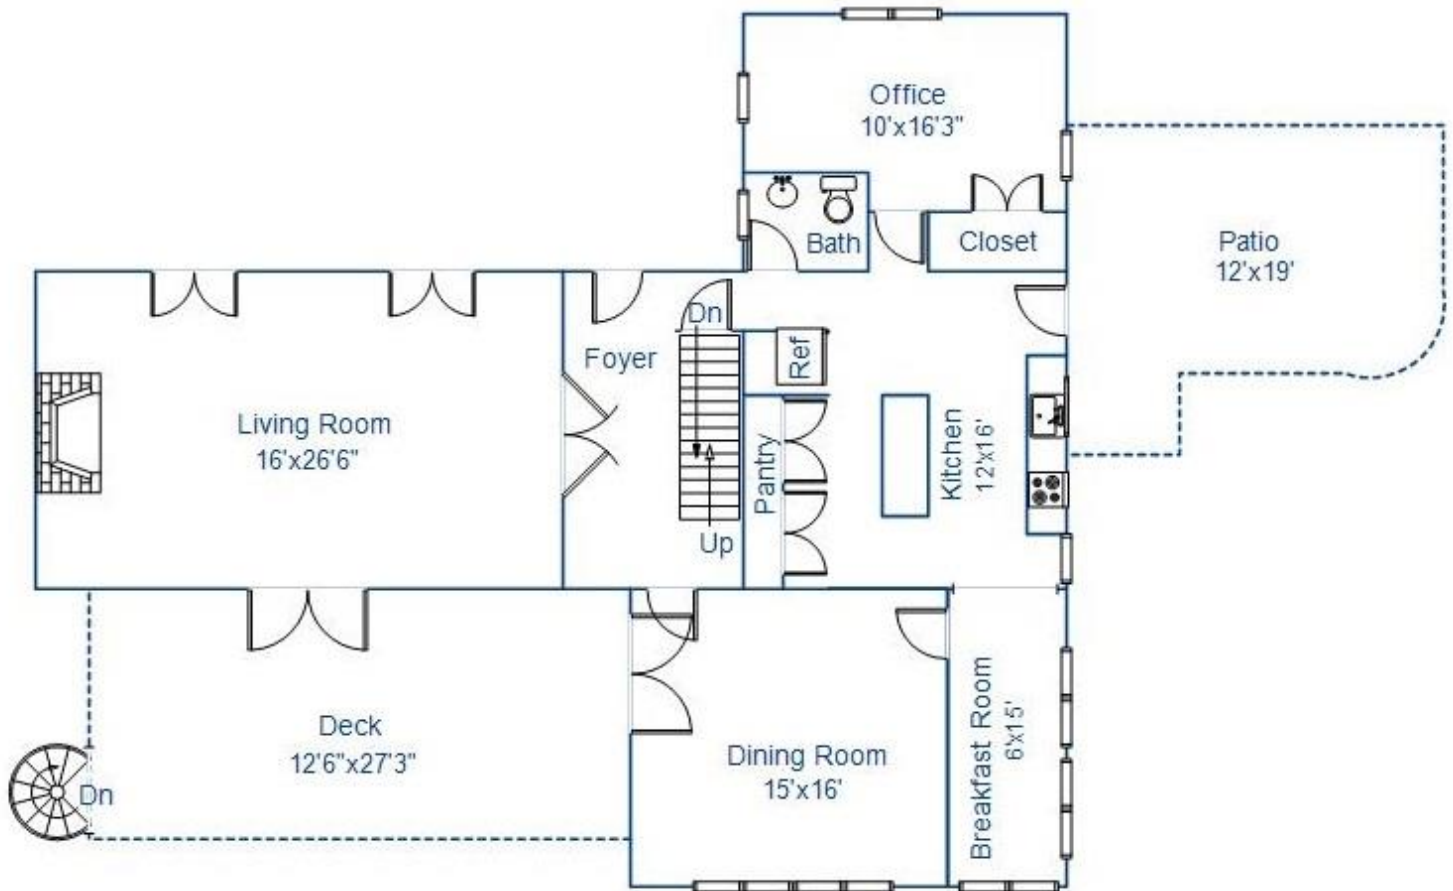

## Property Floor-plan

Address: 131 Cedar Lane, Ossining, NY 10562

### Floor Description: First Floor

This floor plan illustration is an approximation of existing structures and features and is provided for convenience only with the permission of the seller. All measurements are approximate. The Mark Seiden Real Estate Team and the seller do not guarantee these measurements to be exact or to scale. Buyer should confirm measurements using their own sources.

### Floor Description: Second Floor

This floor plan illustration is an approximation of existing structures and features and is provided for convenience only with the permission of the seller. All measurements are approximate. The Mark Seiden Real Estate Team and the seller do not guarantee these measurements to be exact or to scale. Buyer should confirm measurements using their own sources.

Property Floor-plan

Address: 131 Cedar Lane, Ossining, NY 10562

Floor Description: Lower Level

This floor plan illustration is an approximation of existing structures and features and is provided for convenience only with the permission of the seller. All measurements are approximate. The Mark Seiden Real Estate Team and the seller do not guarantee these measurements to be exact or to scale. Buyer should confirm measurements using their own sources.